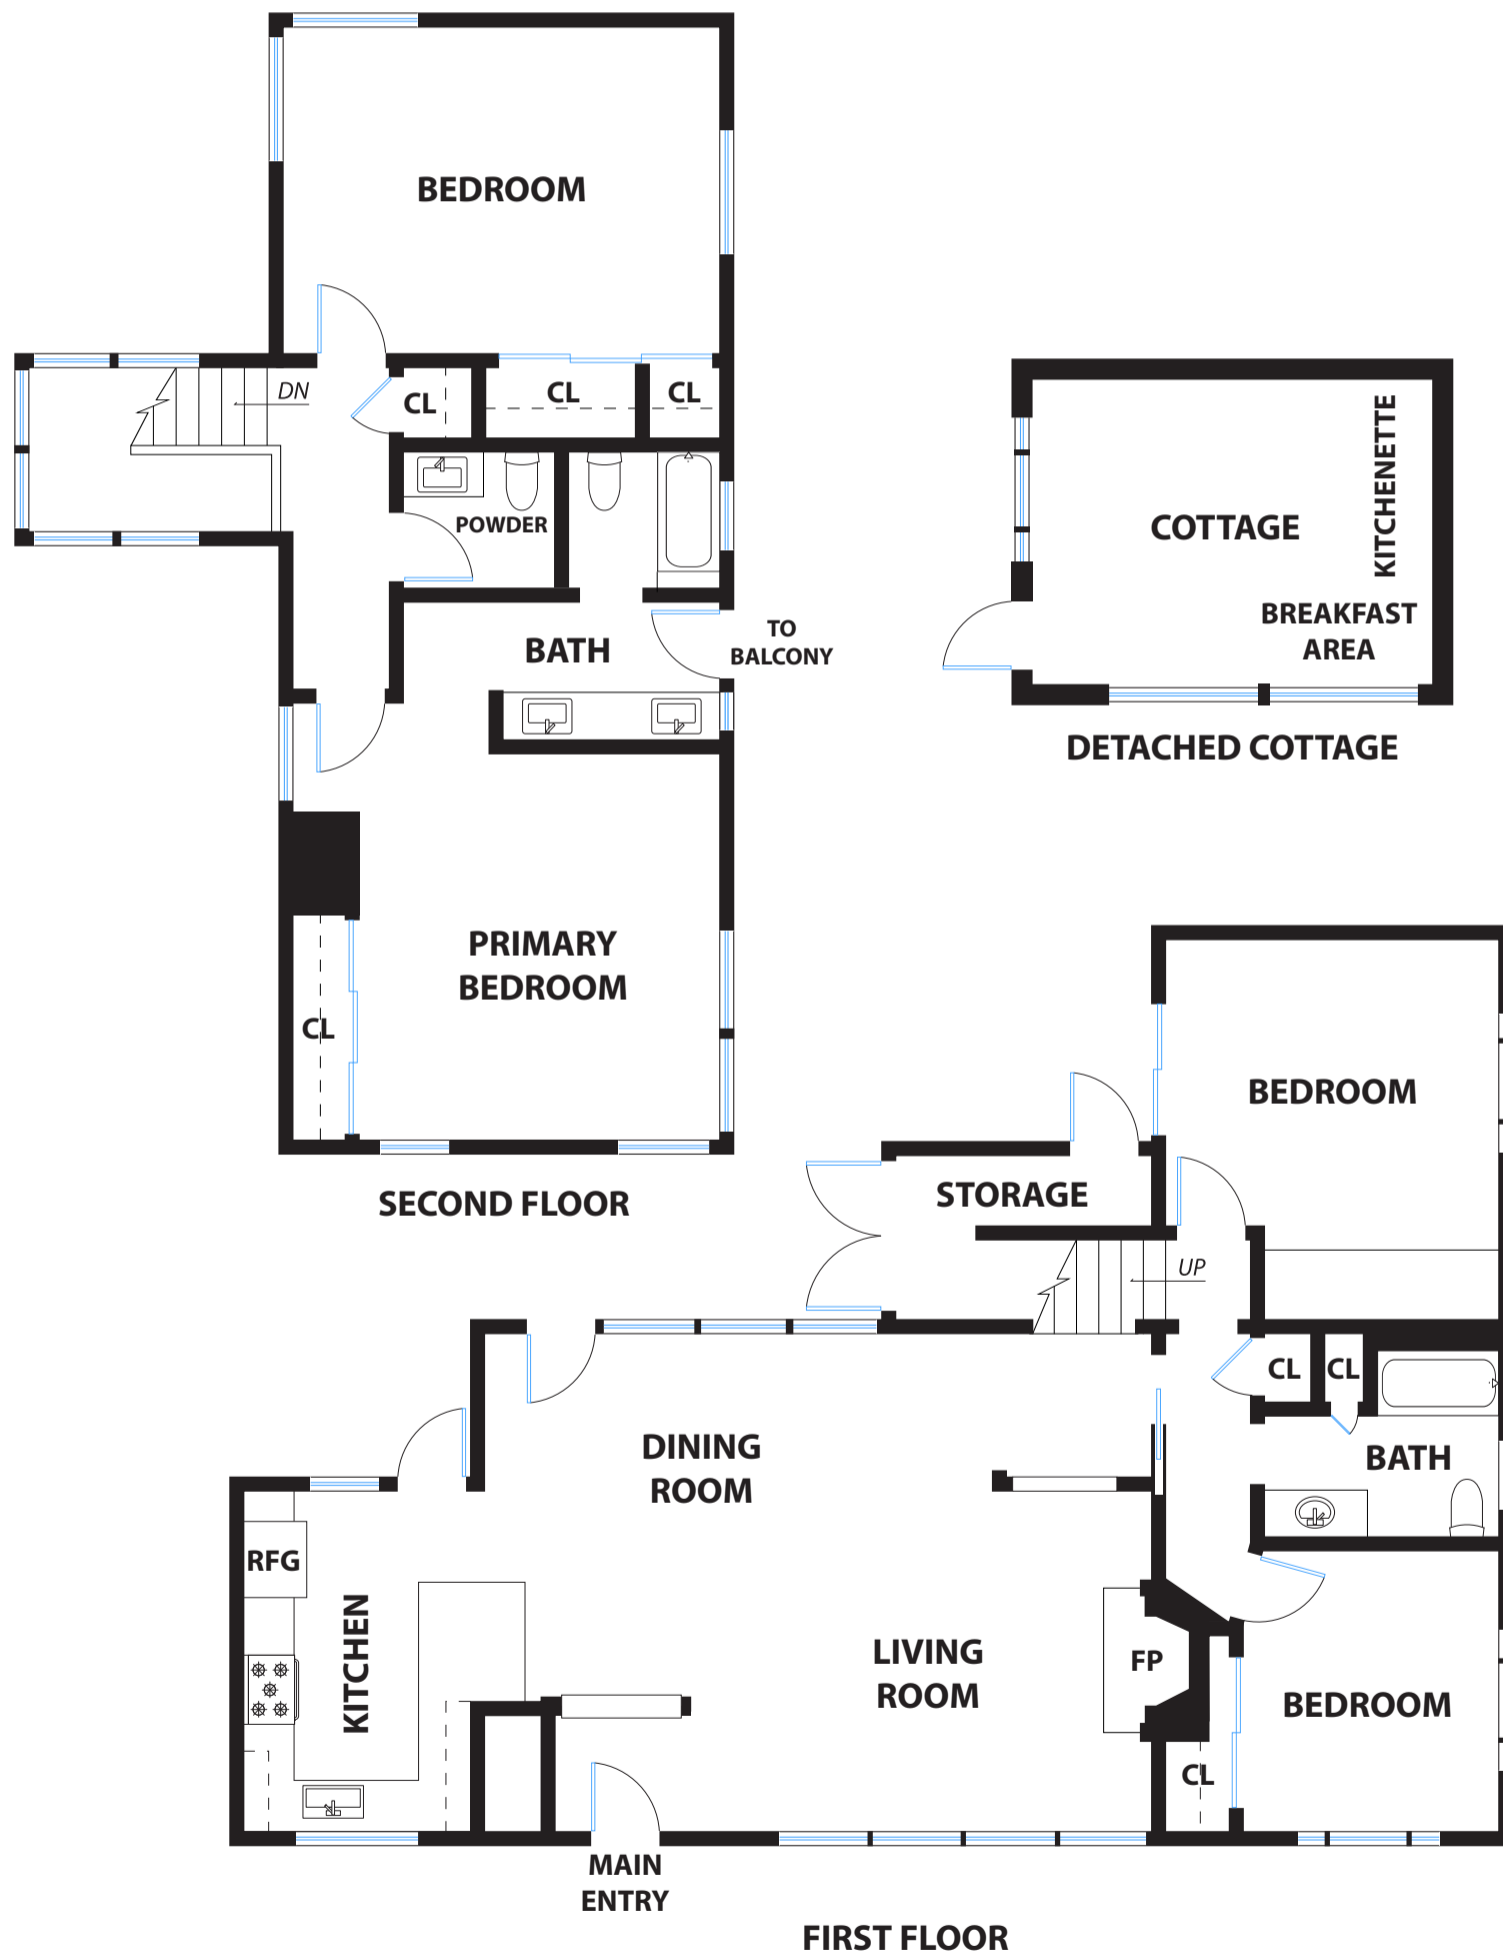

1246 CONTRA COSTA DRIVE

EL CERRITO

PRESENTED BY : SCOTT WARD
DRE #: 01490471

DISCLAIMER: RENDERING BY OPEN HOMES PHOTOGRAPHY. ALL MEASUREMENTS ARE APPROXIMATE AND MAY NOT BE EXACT.
DO NOT RELY ON THE ACCURACY OF THIS FLOOR PLAN WHEN DETERMINING THE PRICE OF A PROPERTY OR MAKING DECISIONS
REGARDING BUYING OR SELLING OF PROPERTIES WITHOUT INDEPENDENT VERIFICATION.